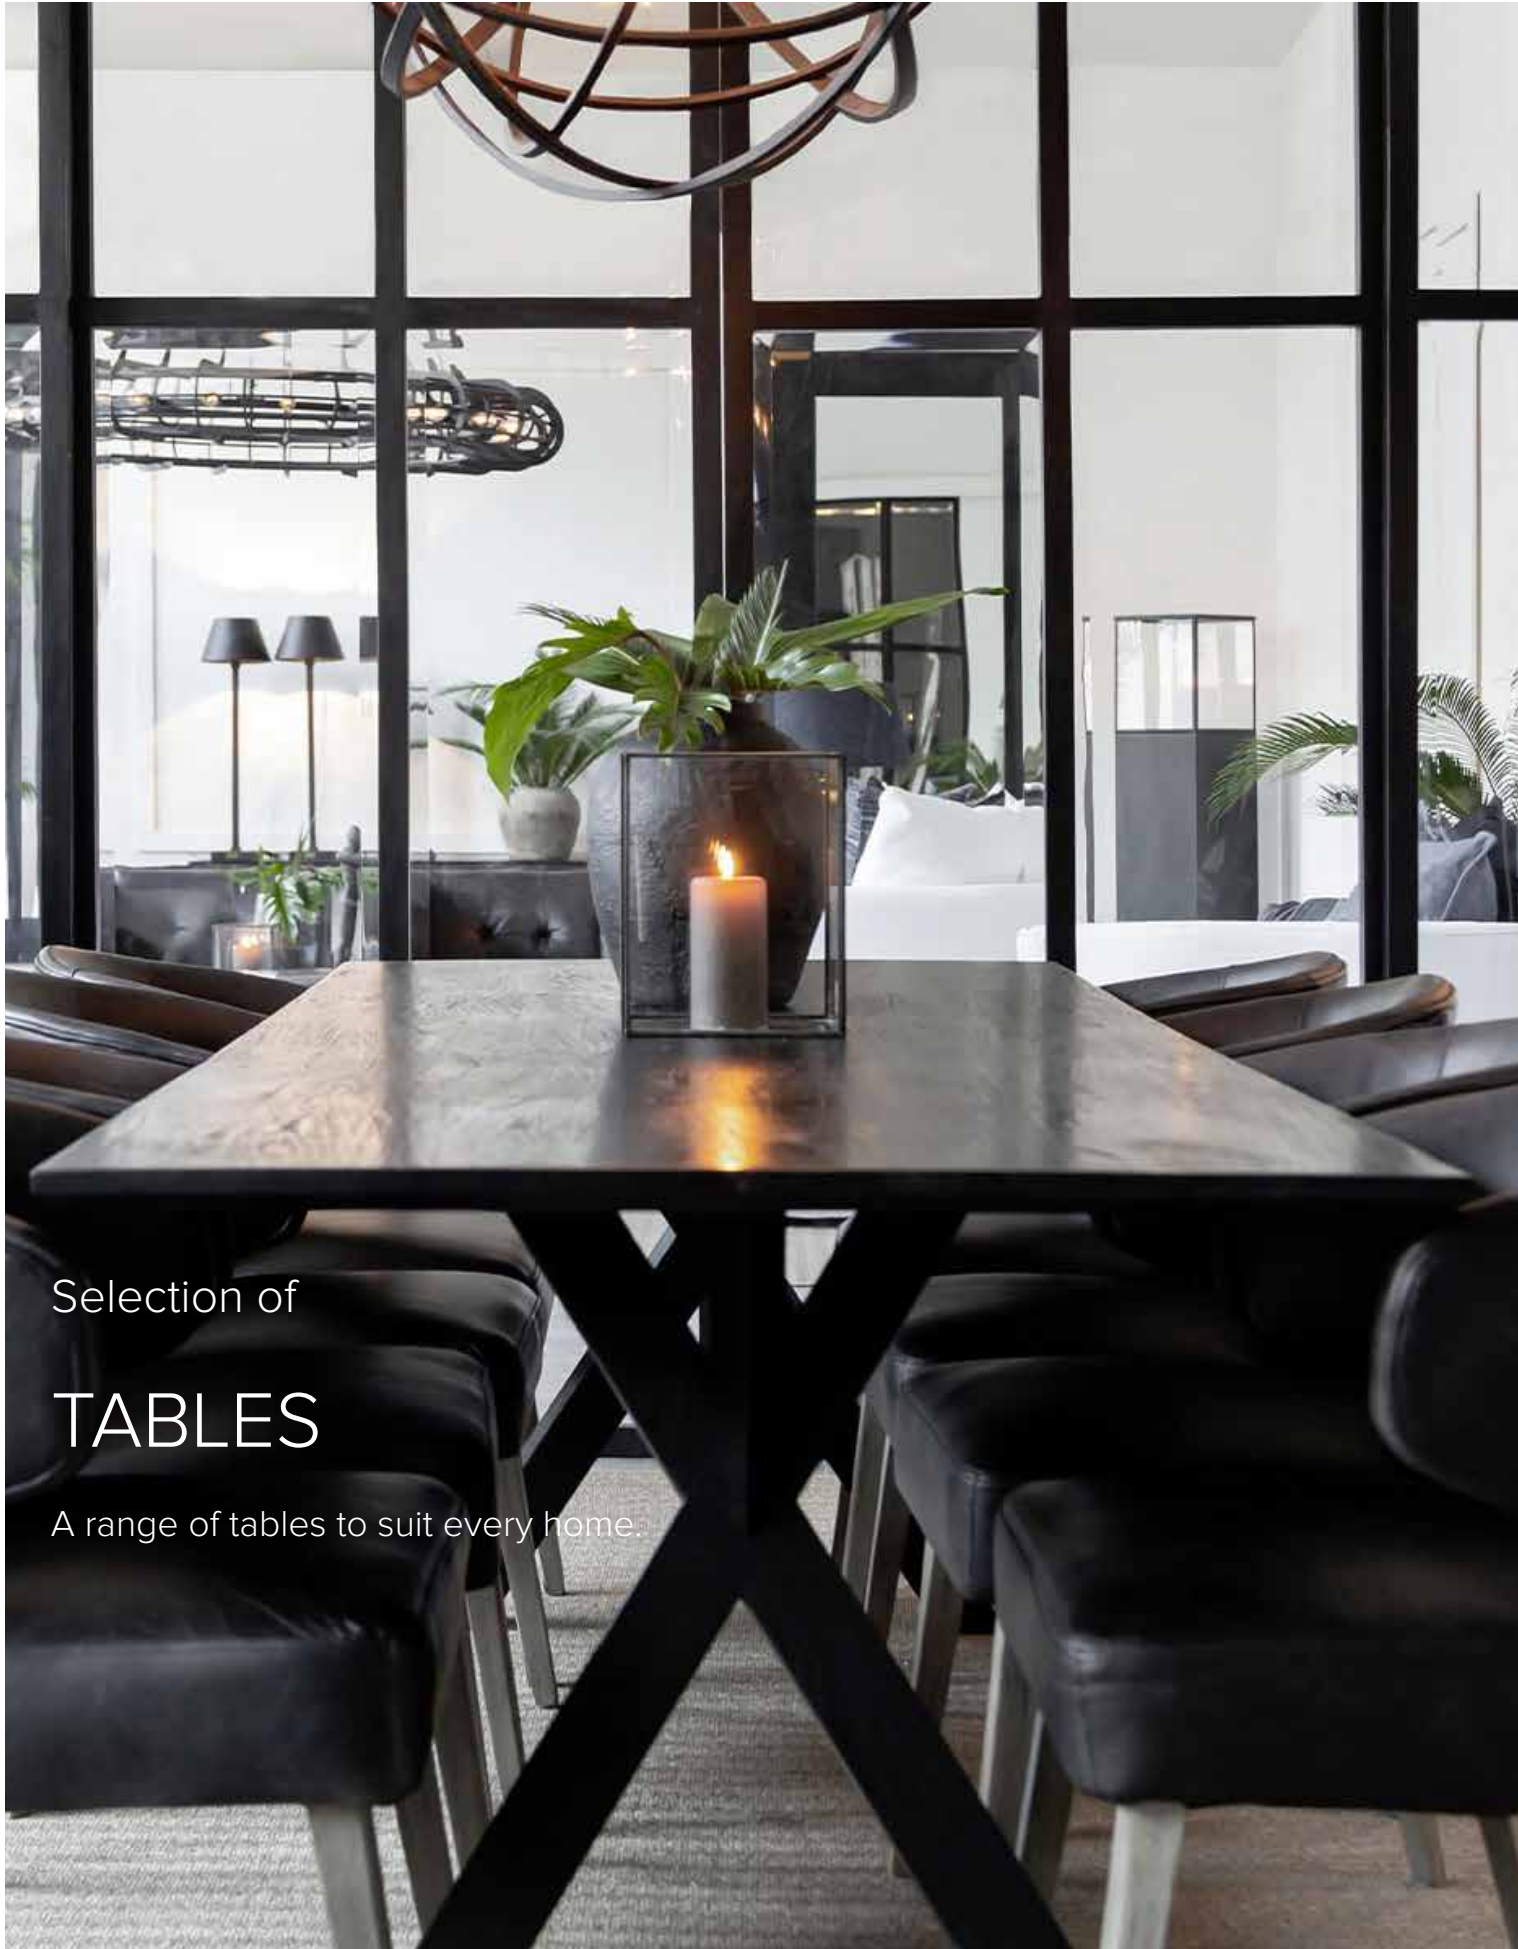

Selection of

TABLES

A range of tables to suit every home.