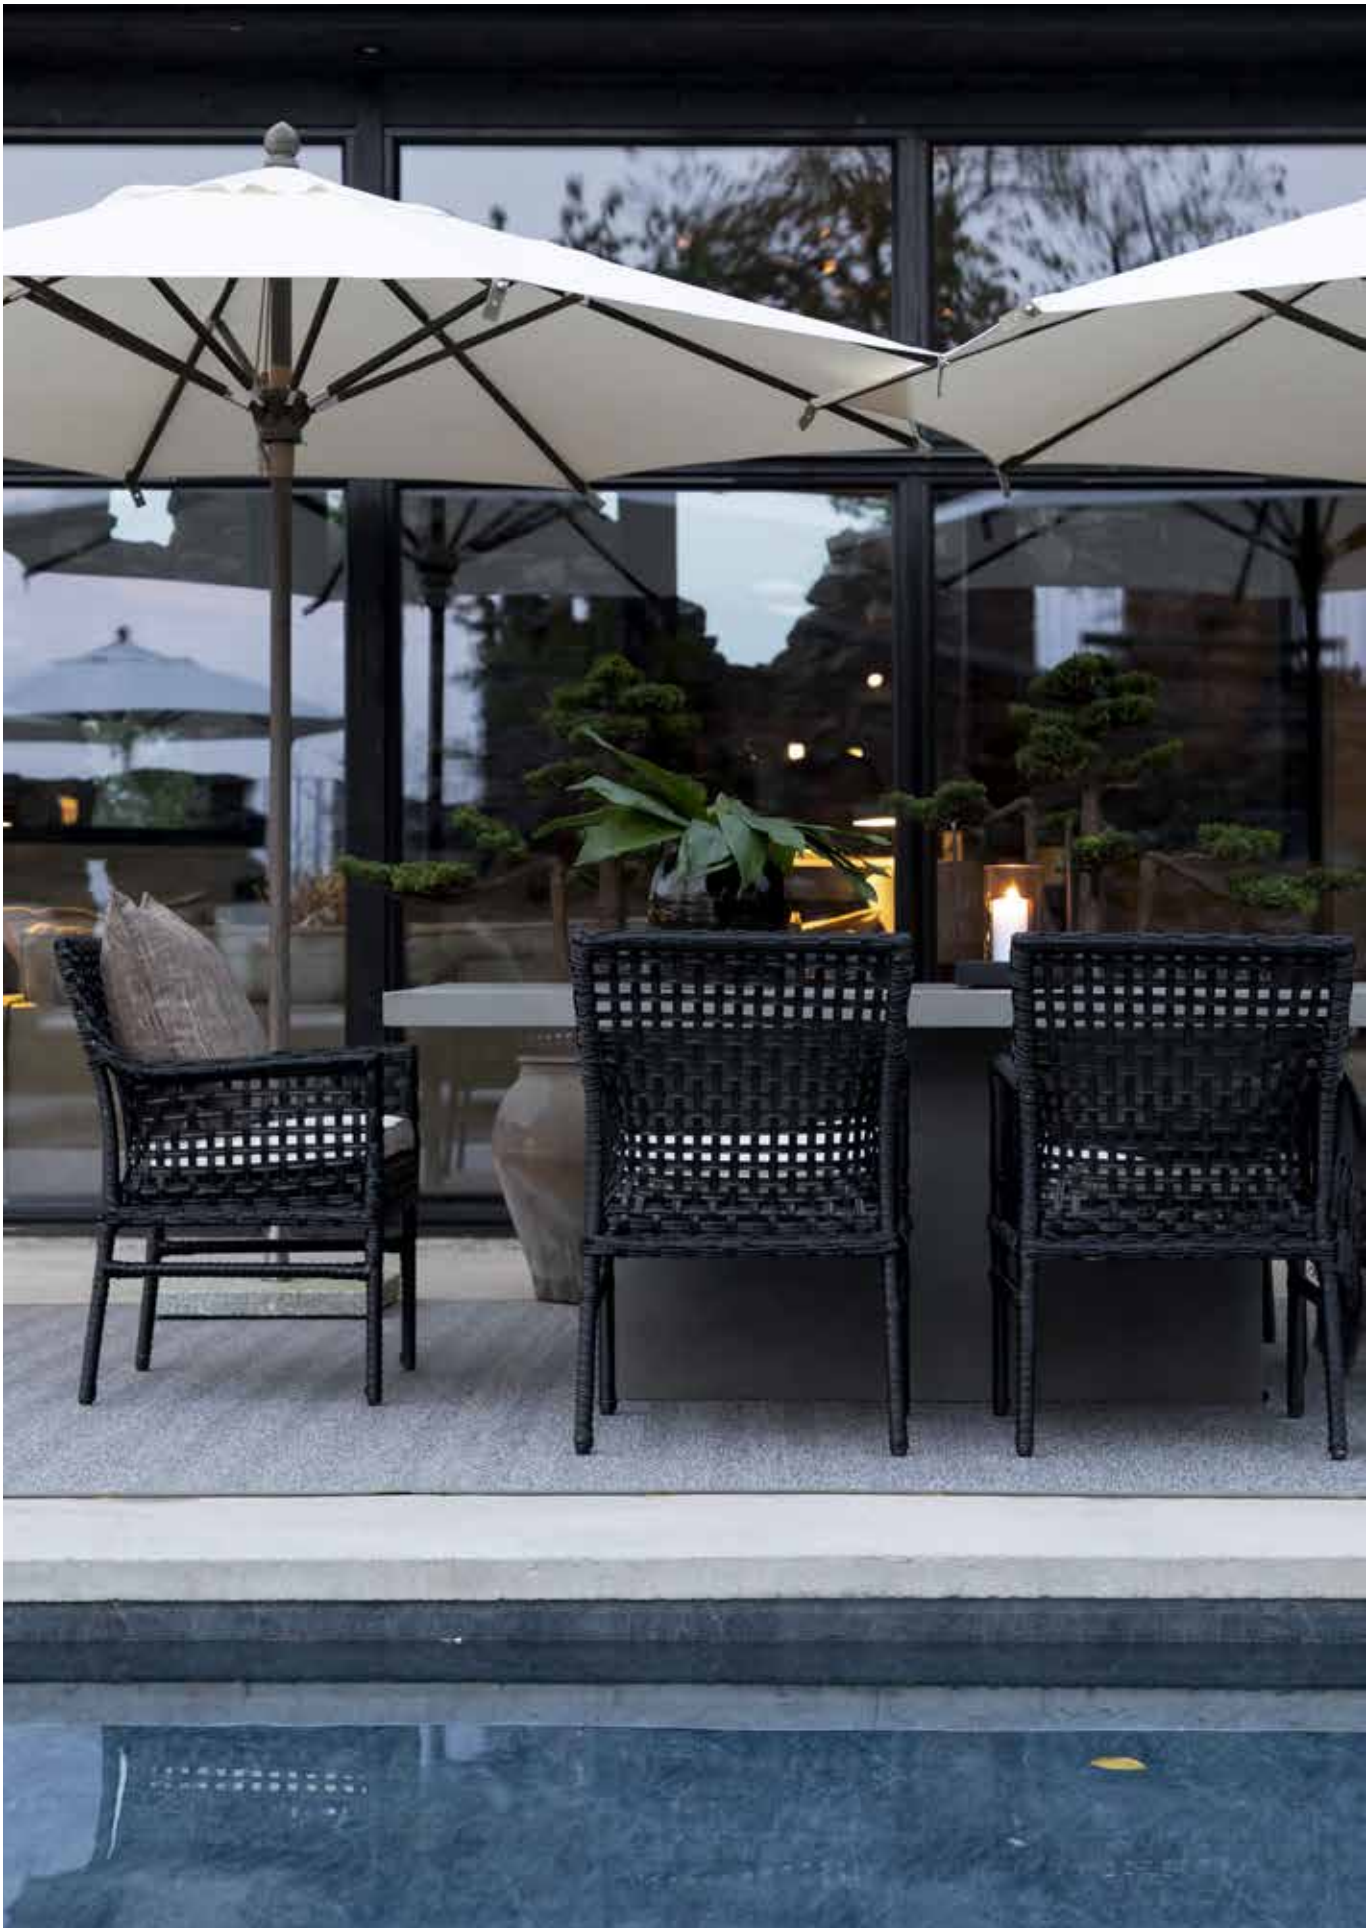

2 x Corner Seats

1 x Single Seat
2 x Corner Seats

4 x Corner Seats

2 x Single Seats
1 x Infill

4 x Corner Seats

3 x Corner Seats
1 x Infill

FOR MORE INFO VISIT WWW.JI.NET.NZ