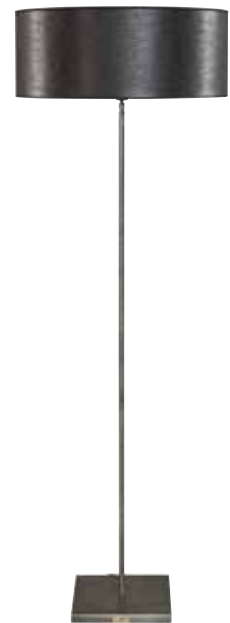

PEWTER
Iron Base
(Note - shade not included)
w: 25cm d: 25cm h: 140cm
Pewter A6135